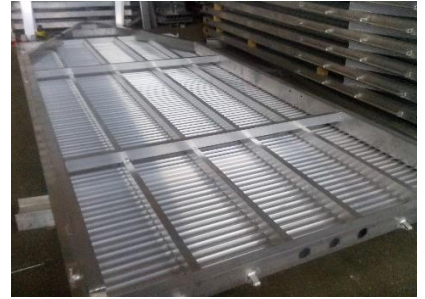

PRIMO

HUT82x16-TA-18HSS

82" Wide Tadem Axle Models

				82" Wide Tadem Axle Models	
				HUT82x16-TA-18HSS	HUT82x18-TA-18HSS
STANDARD FEATURES	Overall Width & Length	102"x242"		102"x266"	
	Deck Width & Length	82"x192"		82"x216"	
	Deck Height	22"		22"	
	Solid Height	16"		16"	
	Rail Height	18"		18"	
	GVRW	6990#		6990#	
	Weight	1500#		1600#	
	Payload	5490#		5390#	
	Torsion Axles	2x3500# electric brake axles		2x3500# electric brake axles	
	Wheels	15" Aluminum		15" Aluminum	
	Tires	ST205-75R15-C		ST205-75R15-C	
	Tie Downs	6 x 5000# Infloor D-Rings 3 per side		6 x 5000# Infloor D-Rings 3 per side	
	Tongue Frame	A-Frame 2 5/16" Coupler		A-Frame 2 5/16" Coupler	
	Front Jack	5000# Capacity		5000# Capacity	
	Straight Ramp	82"x57"		82"x57"	
Lighting	Ultra Bright LED		Ultra Bright LED		